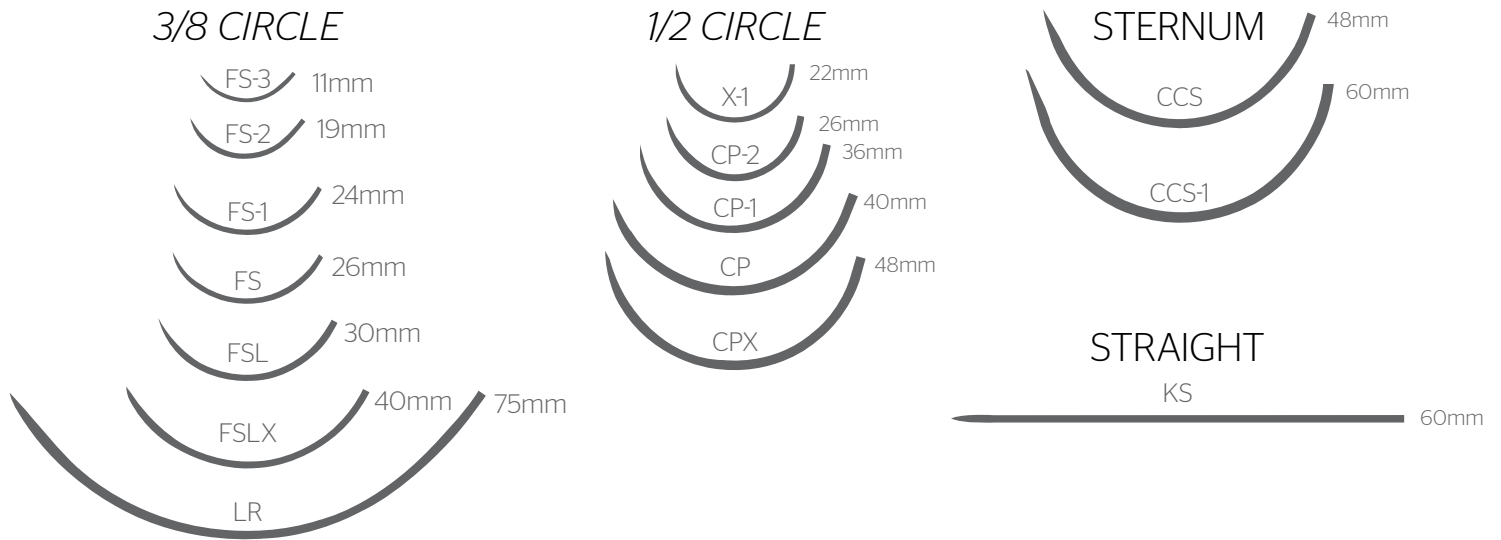

Surgical Needle Guide

Common Needle Sizes & Types

REVERSE CUTTING

PRECISION POINT

TAPER POINT

MICRO-POINT